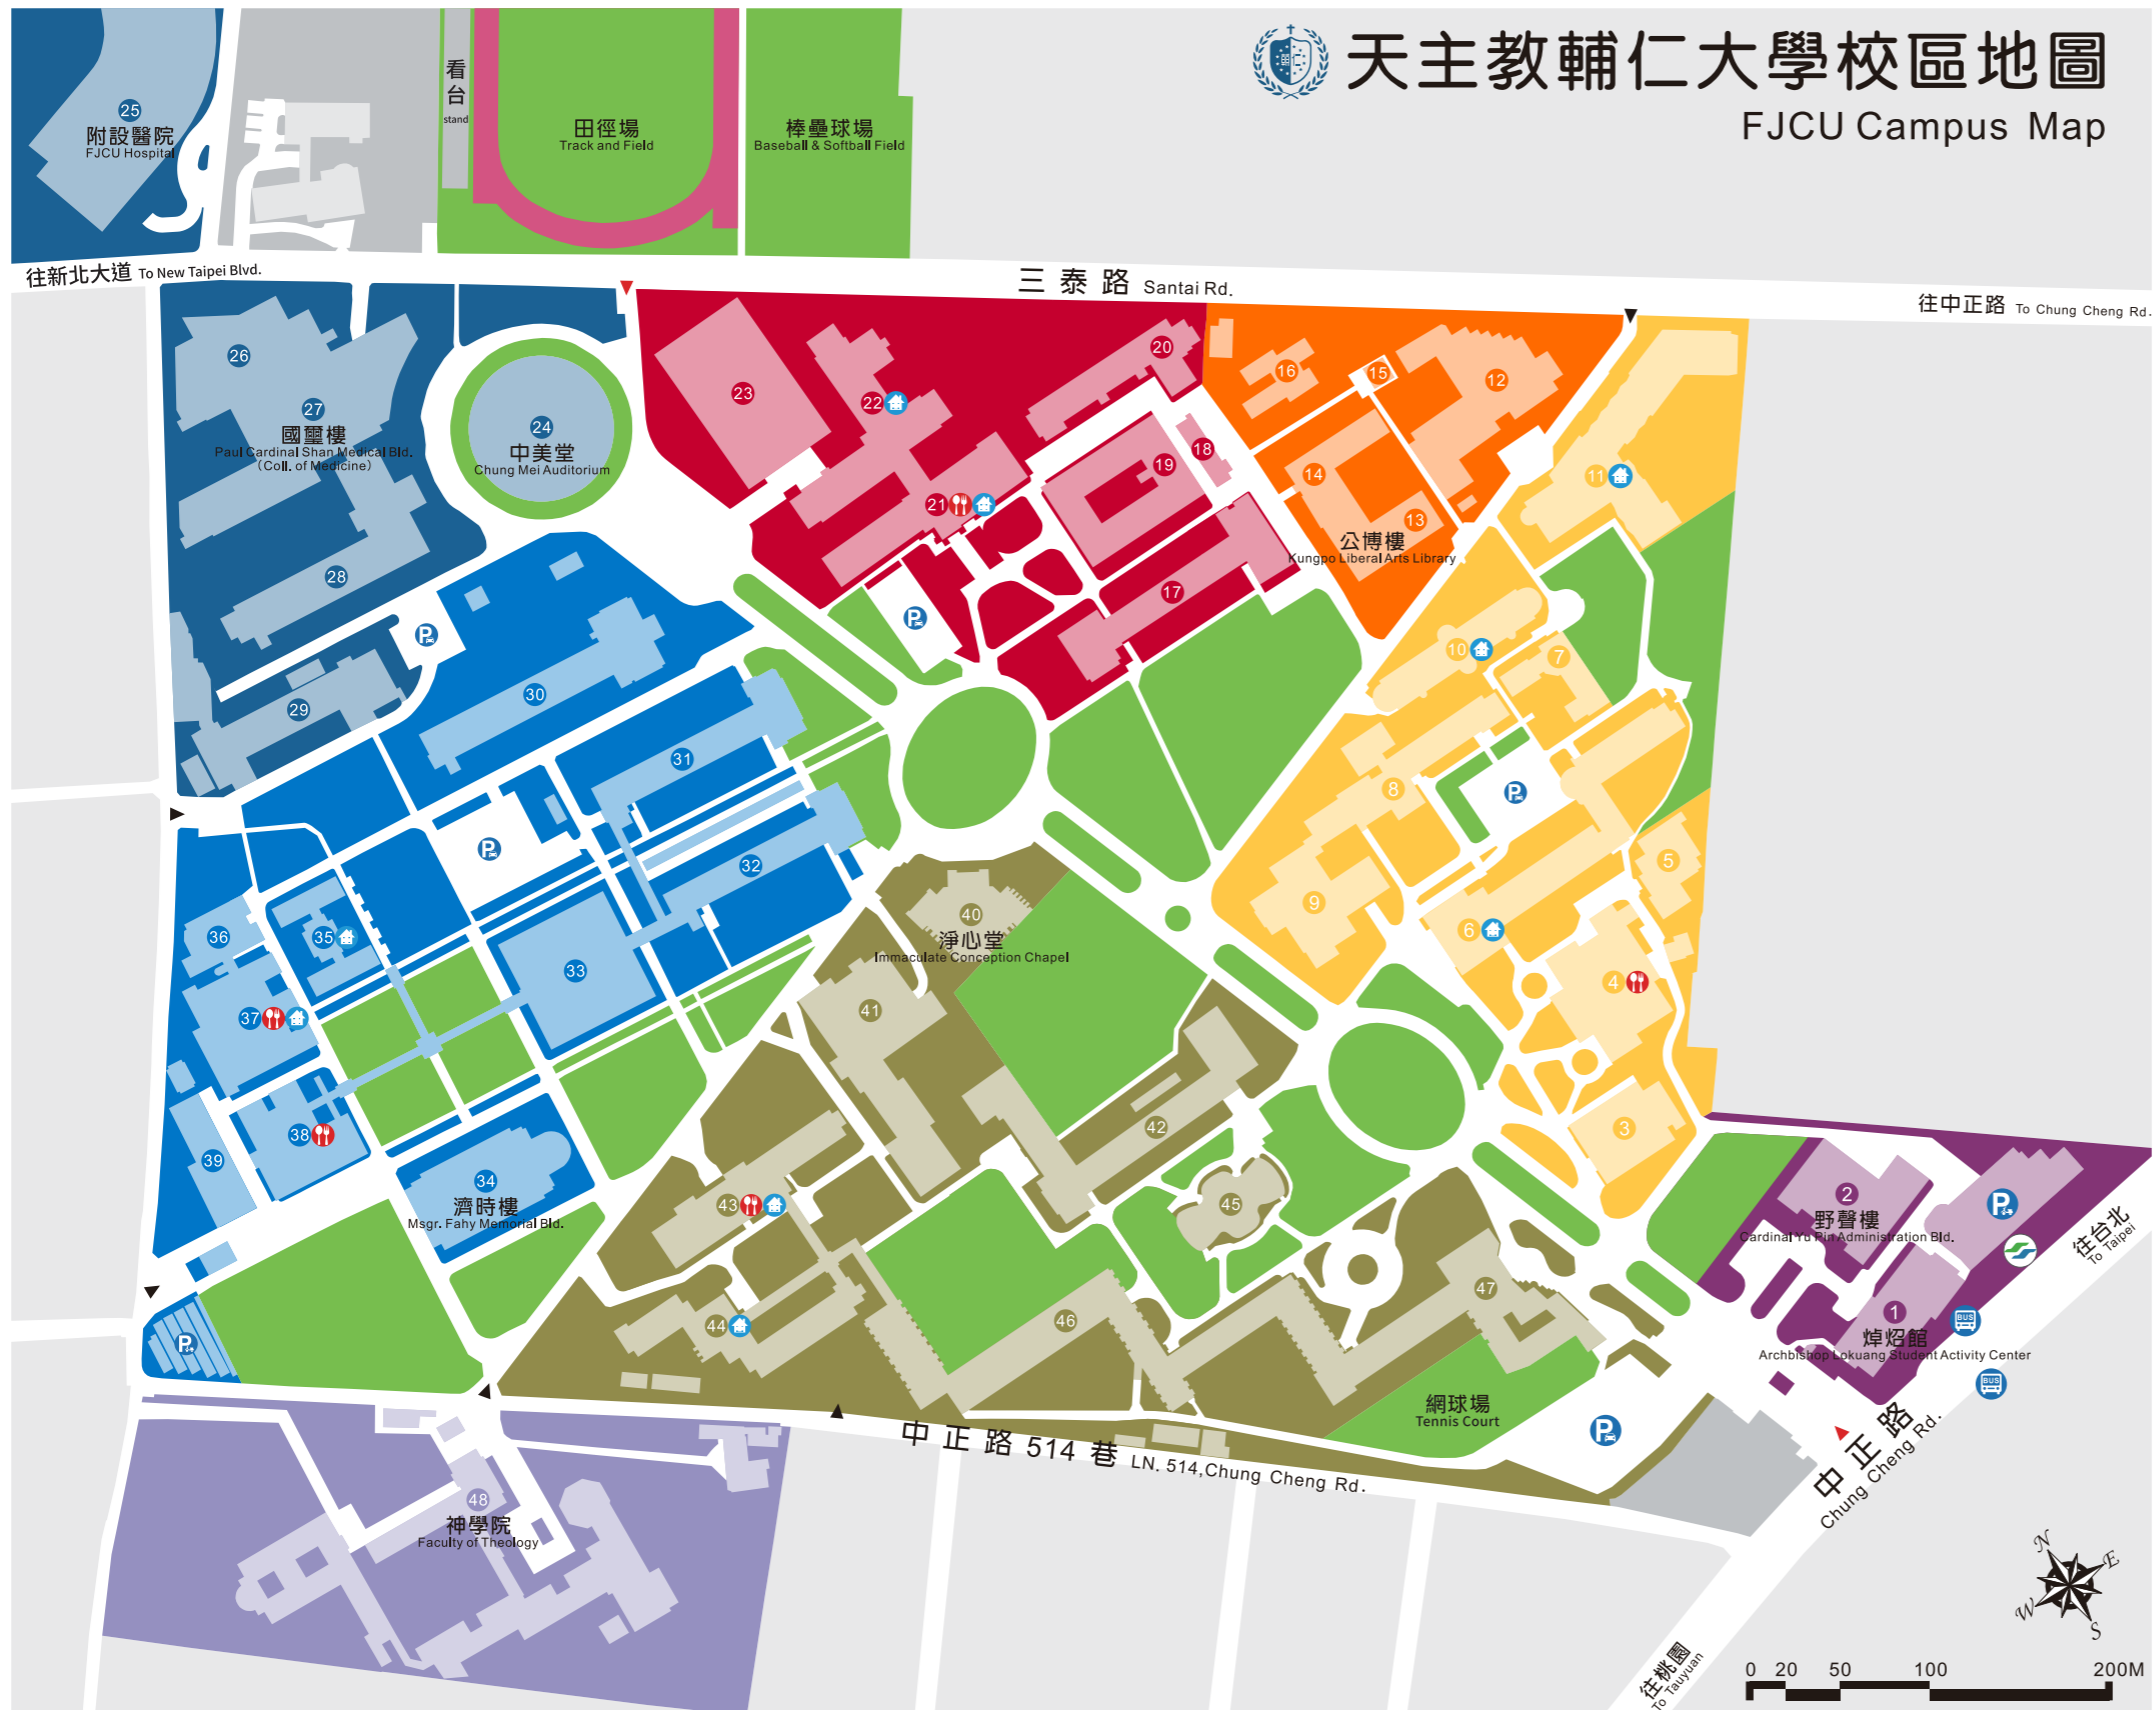

天主教輔仁大學校區地圖

FJCU Campus Map

- 1 焯熠館 Archbishop Lokuang Student Activity Center
 - 2 野聲樓(行政大樓) Cardinal Yu Pin Administration Bld.
 - 3 舒德樓 Fr. Schutte Bld.
 - 4 輔園/輔大出版社 Fu Yuan Food Court / FJCU Press
 - 5 食品科研大樓 Food Science Pilot Plant & Research Hall
 - 6 宜真/宜善學苑 Yizhen/Yishan Women's Dorm
 - 7 輔幼中心 Child Care Center
 - 8 秉雅樓(民生學院) Urbana Bld. (Coll. of Human Ecology)
 - 9 朝樓樓(織品學院) Chau-Yun Bld. (Coll. of Fashion & Textiles)
 - 10 宜美學苑 Yimei Women's Dorm
 - 11 宜聖學苑 Yisheng Dorm
 - 12 藝術學院 Coll. of Arts
 - 13 公博樓(文圖) Kungpo Liberal Arts Library
 - 14 文研樓(文學院) Coll. of Liberal Arts
 - 15 于公陵園 The Mausoleum of Cardinal Yu Pin
 - 16 文鐸樓 Priests' Residence
 - 17 文華樓(文學院) Coll. of Liberal Arts
 - 18 冠五樓(中國聖職單位) Cardinal Yu Pin Memorial Bld. (Chinese Diocesan Clergy Sec.)
 - 19 文友樓(傳播學院) Tonelli Hall (Coll. of Communication)
 - 20 文開樓(教育學院) Liberal Enlightenment Hall (Coll. of Education)
 - 21 文舍/文園 Wenshe Women's Dorm / Wen Yuan Food Court
 - 22 文德學苑 Wende Women's Dorm
 - 23 積健樓 Jijian Bld.
 - 24 中美堂 Chung Mei Auditorium
 - 25 附設醫院 FJCU Hospital
 - 26 輔大診所 FJCU Clinic
 - 27 國醫樓(醫學院) Paul Cardinal Shan Medical Bld. (Coll. of Medicine)
 - 28 倬章樓(醫學院.天主教學術研究院) Cho-Chang Bld. (Coll. of Medicine / Academia Catholica)
 - 29 進修部大樓 School of Continuing Education
 - 30 利瑪竇大樓(管理學院) Ricci Hall (Coll. of Management)
 - 31 伯達樓(社會科學院) Beda Hall (Coll. of Social Sciences)
 - 32 樹德樓(法律學院) Xavier Hall (School of Law)
 - 33 羅耀拉大樓(耶穌會單位) Loyola Hall (Jesuit Sec.)
 - 34 濟時樓(圖書館總館) Msgr. Fahy Memorial Bld.
 - 35 仁愛學苑 Jenai Men's Dorm
 - 36 聖心學苑(實習旅館) Sacred Heart Teaching Hostel
 - 37 信義/和平學苑/心園 Hsini / Herping Men's Dorm / Sin Yuan Food Court
 - 38 法園(社會服務中心)/仁園 Social Service Center / Jen Yuan Food Court
 - 39 創新育成中心 Innovation & Incubation Center
 - 40 淨心堂 Immaculate Conception Chapel
 - 41 聖言樓(百鍊廳) Divine Word Academic Highrise
 - 42 外語學院(德芳實習所) Coll. of Foreign Languages
 - 43 格物學苑/理園 The First Men's Dorm / Li Yuan Food Court
 - 44 立言學苑 The Second Men's Dorm
 - 45 理工綜合教室 Science & Engineering Classrooms
 - 46 理工學院 Coll. of Science & Engineering
 - 47 耕莘樓(聖言會單位) Cardinal Tien Memorial Bld. (SVD Sec.)
 - 48 神學院 Faculty of Theology
- 捷運站 MRT
- 公車 公車站 Bus Stop
- 汽車停車場 Car Parking Area
- 機車停車場 Motorcycle Parking Area
- 出入口(車輛可行駛) Vehicles Exit
- 出入口(僅供行人通行) Pedestrian Exit
- 餐廳 Food Court
- 輔園 Fu Yuan Food Court
- 文園 Wen Yuan Food Court
- 心園 Sin Yuan Food Court
- 仁園 Jen Yuan Food Court
- 理園 Li Yuan Food Court
- 宿舍 Dorm
- 宜真/宜善學苑 Yizhen/Yishan Women's Dorm
- 宜美學苑 Yimei Women's Dorm
- 宜聖學苑 Yisheng Dorm
- 文舍 Wenshe Women's Dorm
- 文德學苑 Wende Women's Dorm
- 仁愛學苑 Jenai Men's Dorm
- 信義/和平學苑 Hsini / Herping Men's Dorm
- 格物學苑 The First Men's Dorm
- 立言學苑 The Second Men's Dorm